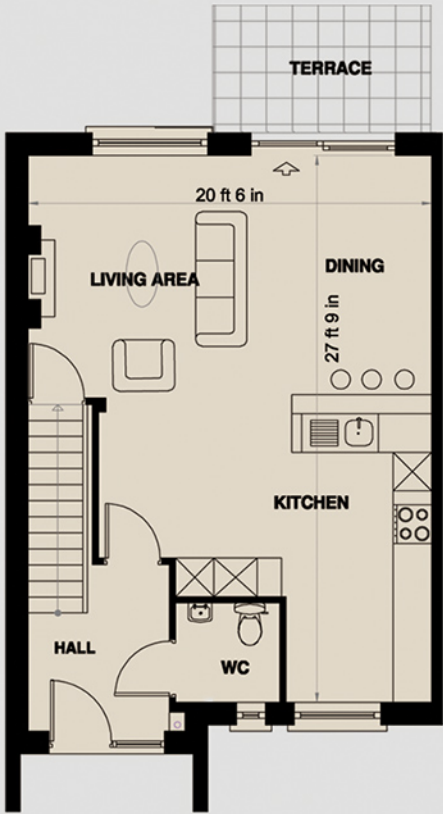

ROXBOROUGH MANOR

MULGANNON | WEXFORD

HOUSE TYPE F 1055 sq.ft

GROUND FLOOR PLAN

FIRST FLOOR PLAN

Drawings are approximate and for illustration purpose only and are not to scale. We take no responsibility for omissions and errors. All should be verified by the buyer.