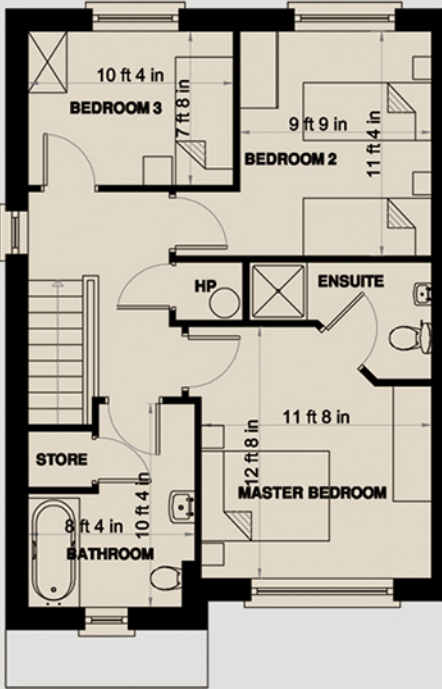

ROXBOROUGH MANOR

MULGANNON | WEXFORD

HOUSE TYPE F 1055 sq.ft

GROUND FLOOR PLAN

FIRST FLOOR PLAN

Drawings are approximate and for illustration purpose only and are not to scale. We take no responsibility for omissions and errors. All should be verified by the buyer.